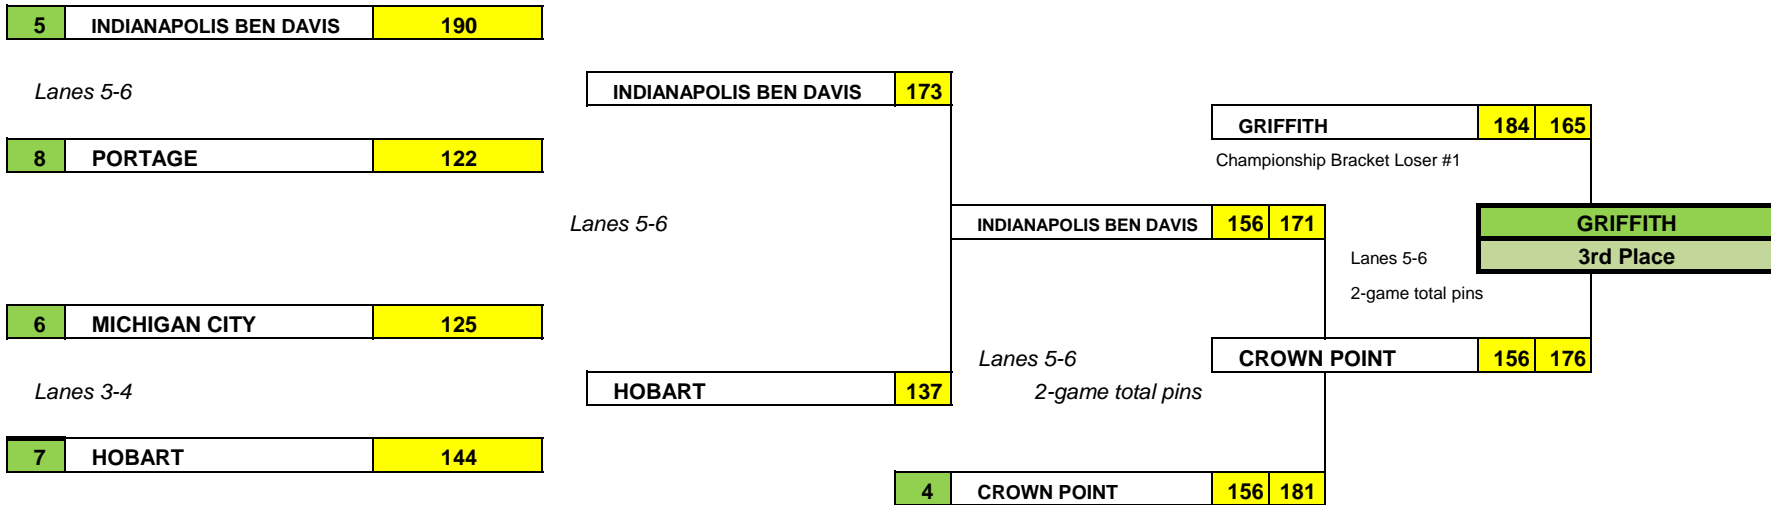

BOYS CONSOLATION BRACKET

Consolation Bracket - round 1 teams get 5 minutes on starting lane, round 2 no practice, round 3 incoming team gets 5 minutes on pair. Round 4, incoming team gets 5 minutes on pair.

Team advancing from 5vs8 match can not bowl round 2 on lane which round 1 was bowled.