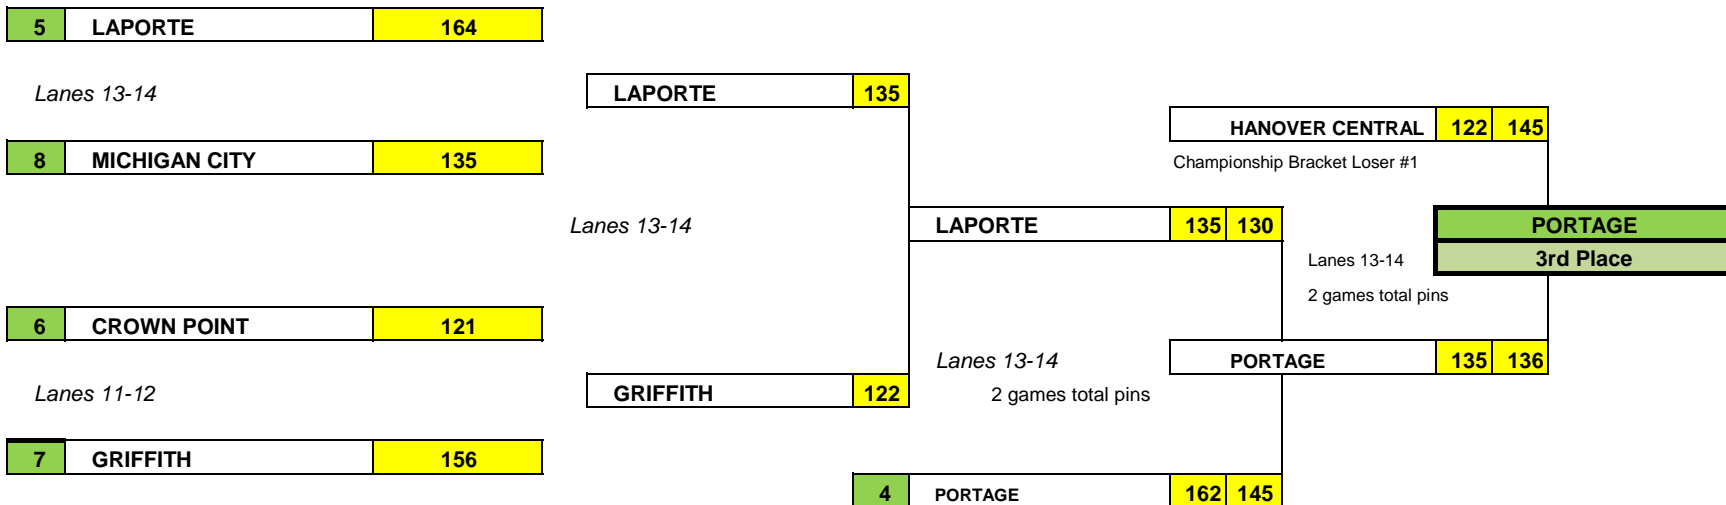

2018 NORTHWEST INDIANA INVITE - Match Play Finals

GIRLS CHAMPIONSHIP BRACKET

Championship Bracket Practice - 10 minutes (5 on each lane) prior to round 1, incoming team only gets 5 minutes practice on pair (advancing team can practice on practice pair)

GIRLS CONSOLATION BRACKET

Consolation Bracket - round 1 teams get 5 minutes on starting lane, round 2 no practice, round 3 incoming team gets 5 minutes on pair. Round 4, incoming team gets 5 minutes on pair.

Team advancing from 5vs8 match can not bowl round 2 on lane which round 1 was bowled.

GIRLS PRACTICE PAIR IS LANES 15-16. #4 seed will be on Lane 15, #1 seed on 16. Once #4 seed vacates, #1 seed may practice on 16. While #1 is warming up on 9-10, advancing team may practice on 15-16

2018 NORTHWEST INDIANA INVITE - Match Play Finals

BOYS CHAMPIONSHIP BRACKET

Championship Bracket Practice - 10 minutes (5 on each lane) prior to round 1, incoming team only gets 5 minutes practice on pair (advancing team can practice on practice pair)