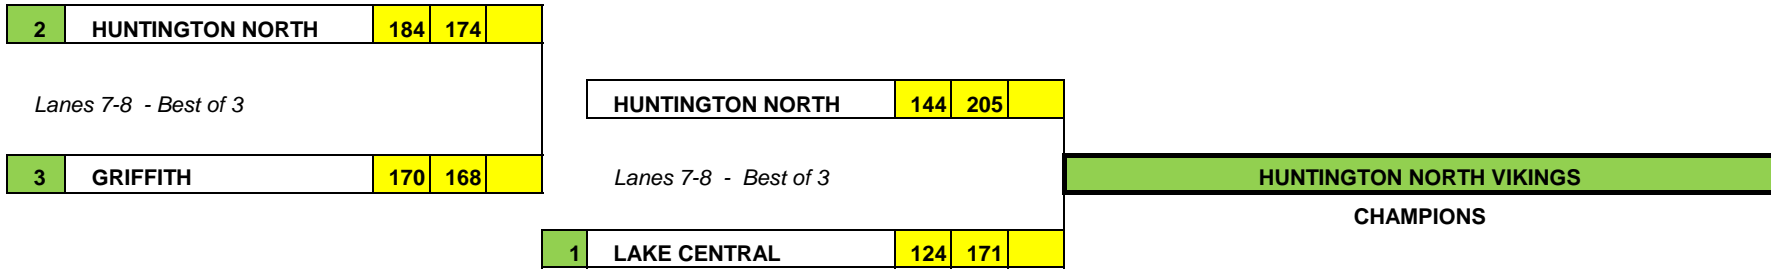

Team advancing from 5vs8 match can not bowl round 2 on lane which round 1 was bowled.

GIRLS PRACTICE PAIR IS LANES 15-16. #4 seed will be on Lane 15, #1 seed on 16. Once #4 seed vacates, #1 seed may practice on 16. While #1 is warming up on 9-10, advancing team may practice on 15-16

2018 NORTHWEST INDIANA INVITE - Match Play Finals

BOYS CHAMPIONSHIP BRACKET

Championship Bracket Practice - 10 minutes (5 on each lane) prior to round 1, incoming team only gets 5 minutes practice on pair (advancing team can practice on practice pair)