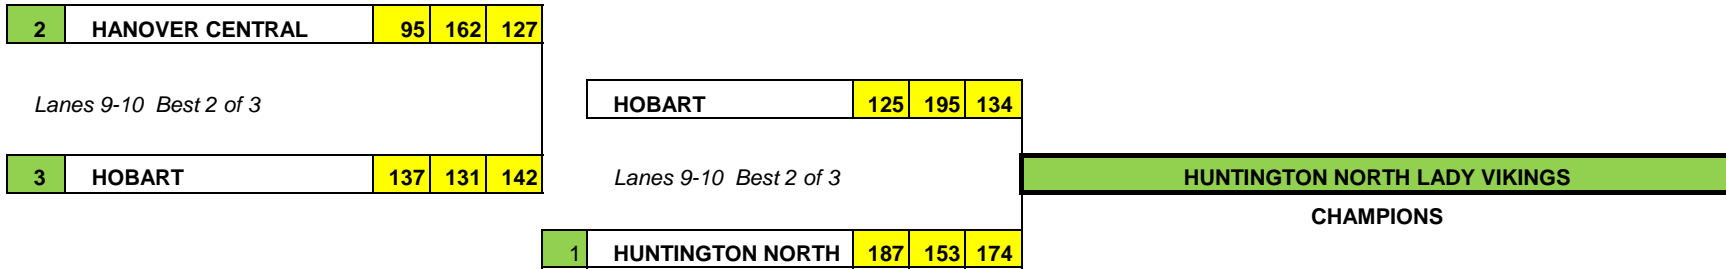

2018 NORTHWEST INDIANA INVITE - Match Play Finals

GIRLS CHAMPIONSHIP BRACKET

Championship Bracket Practice - 10 minutes (5 on each lane) prior to round 1, incoming team only gets 5 minutes practice on pair (advancing team can practice on practice pair)